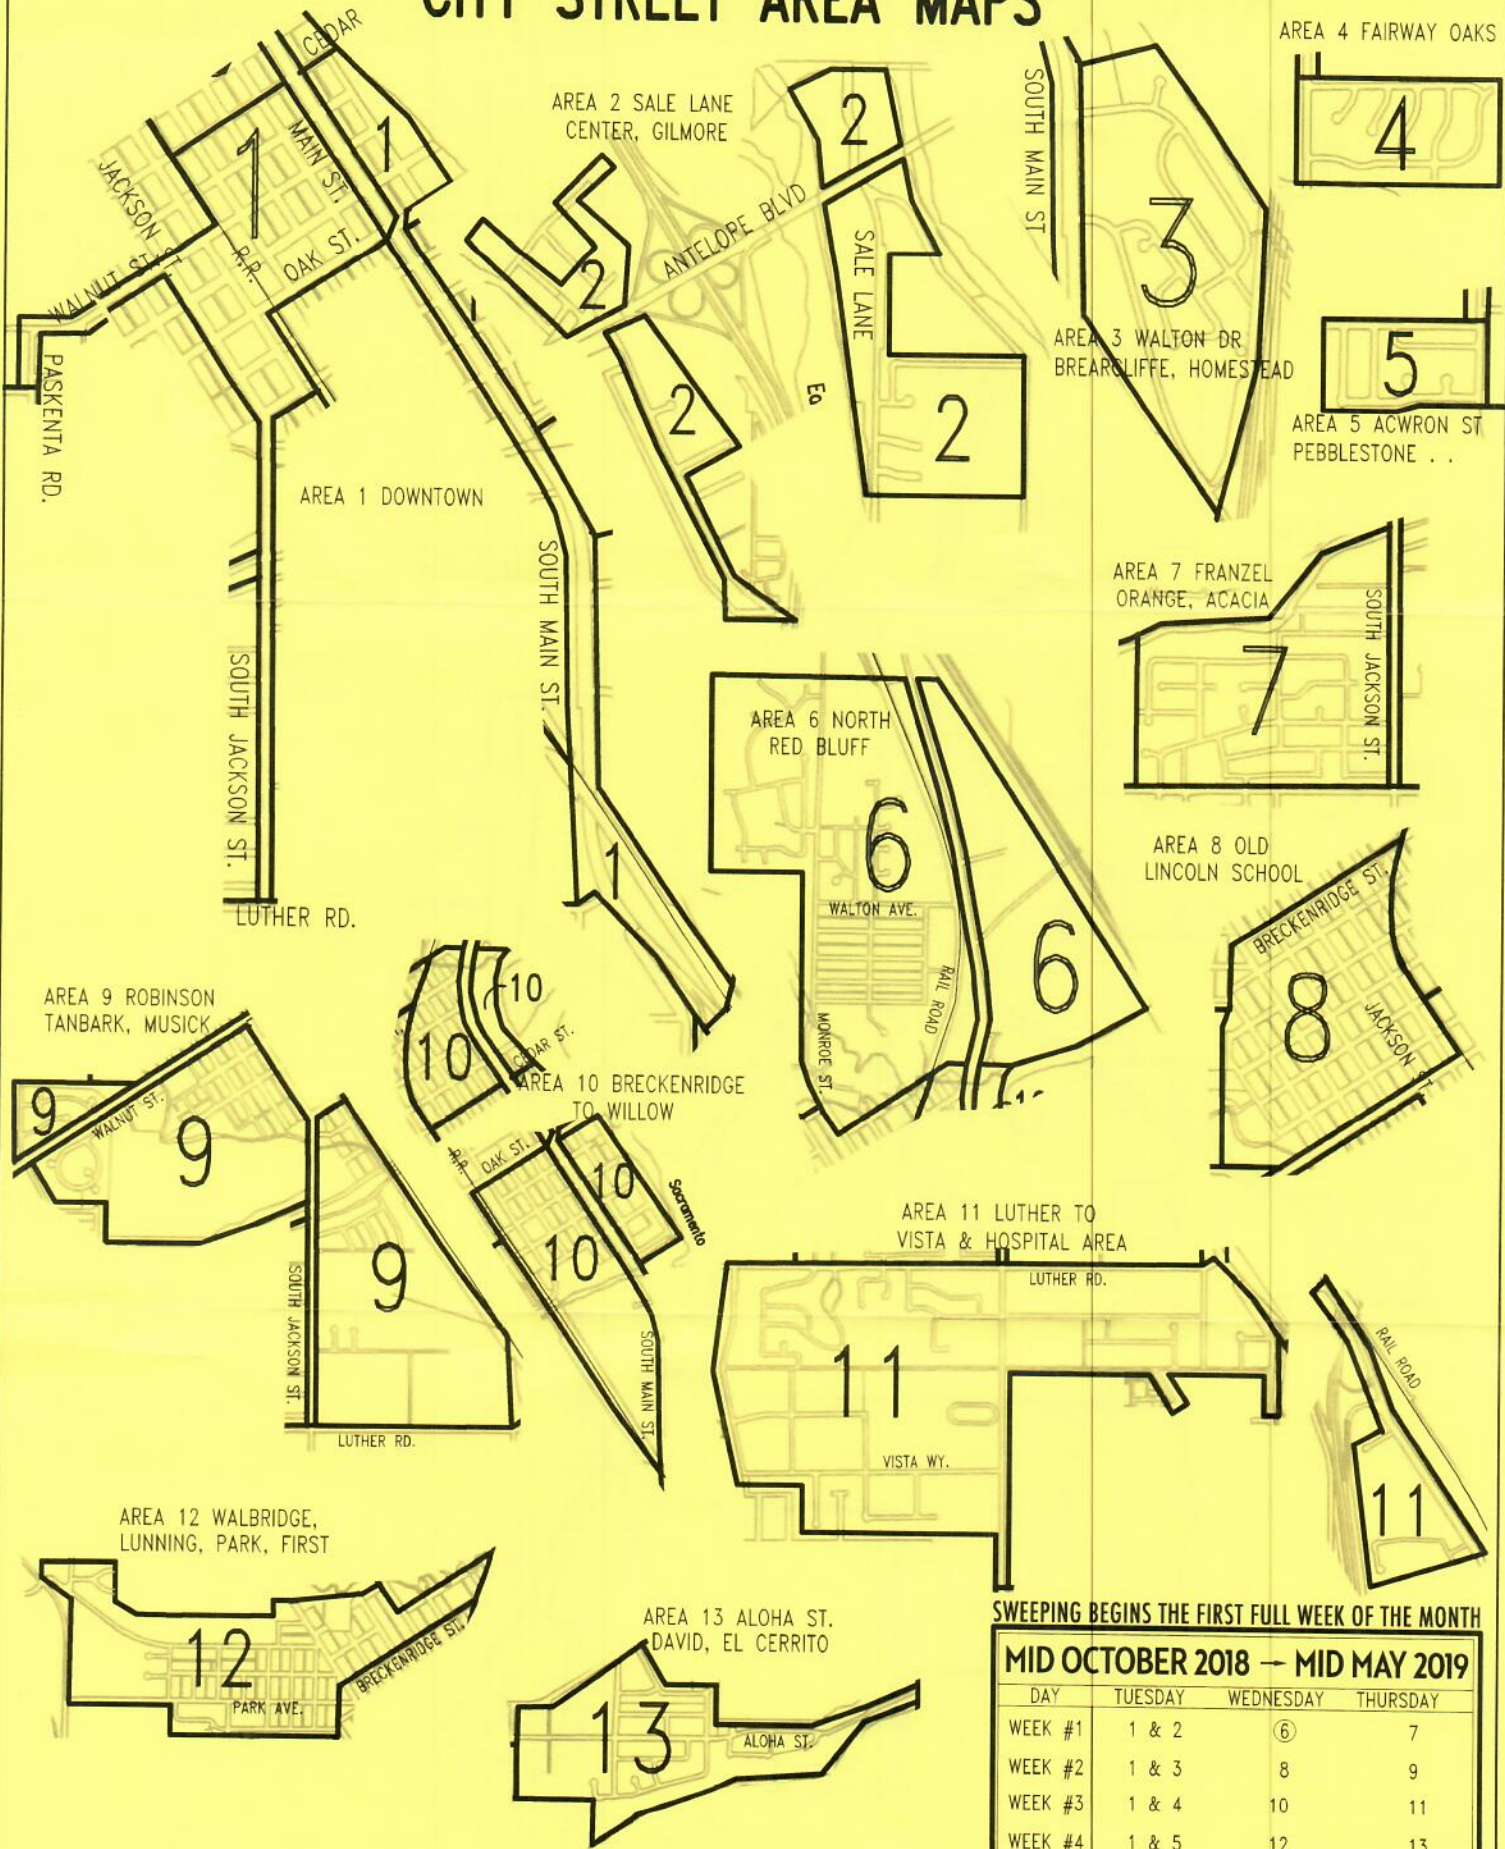

CITY STREET SWEEPING SCHEDULE

"PLEASE MOVE YOUR VEHICLE!"

GREENWASTE OF TEHAMA
A WASTE CONNECTIONS INC. COMPANY
(530) 528-8500

SWEEPING BEGINS THE FIRST FULL WEEK OF THE MONTH

MID OCTOBER 2018 → MID MAY 2019

DAY	TUESDAY	WEDNESDAY	THURSDAY
WEEK #1	1 & 2	⑥	7
WEEK #2	1 & 3	8	9
WEEK #3	1 & 4	10	11
WEEK #4	1 & 5	12	13

EXAMPLE: AREA 6 WILL BE SWEEPED DURING WEEK #1 OF EACH MONTH.

CITY STREET AREA MAPS

SWEEPING BEGINS THE FIRST FULL WEEK OF THE MONTH

MID OCTOBER 2018 -- MID MAY 2019				
DAY	TUESDAY	WEDNESDAY	THURSDAY	
WEEK #1	1 & 2	⑥	7	
WEEK #2	1 & 3	8	9	
WEEK #3	1 & 4	10	11	
WEEK #4	1 & 5	12	13	

EXAMPLE: AREA 6 WILL BE SWEEPED DURING WEEK #1 OF EACH MONTH.