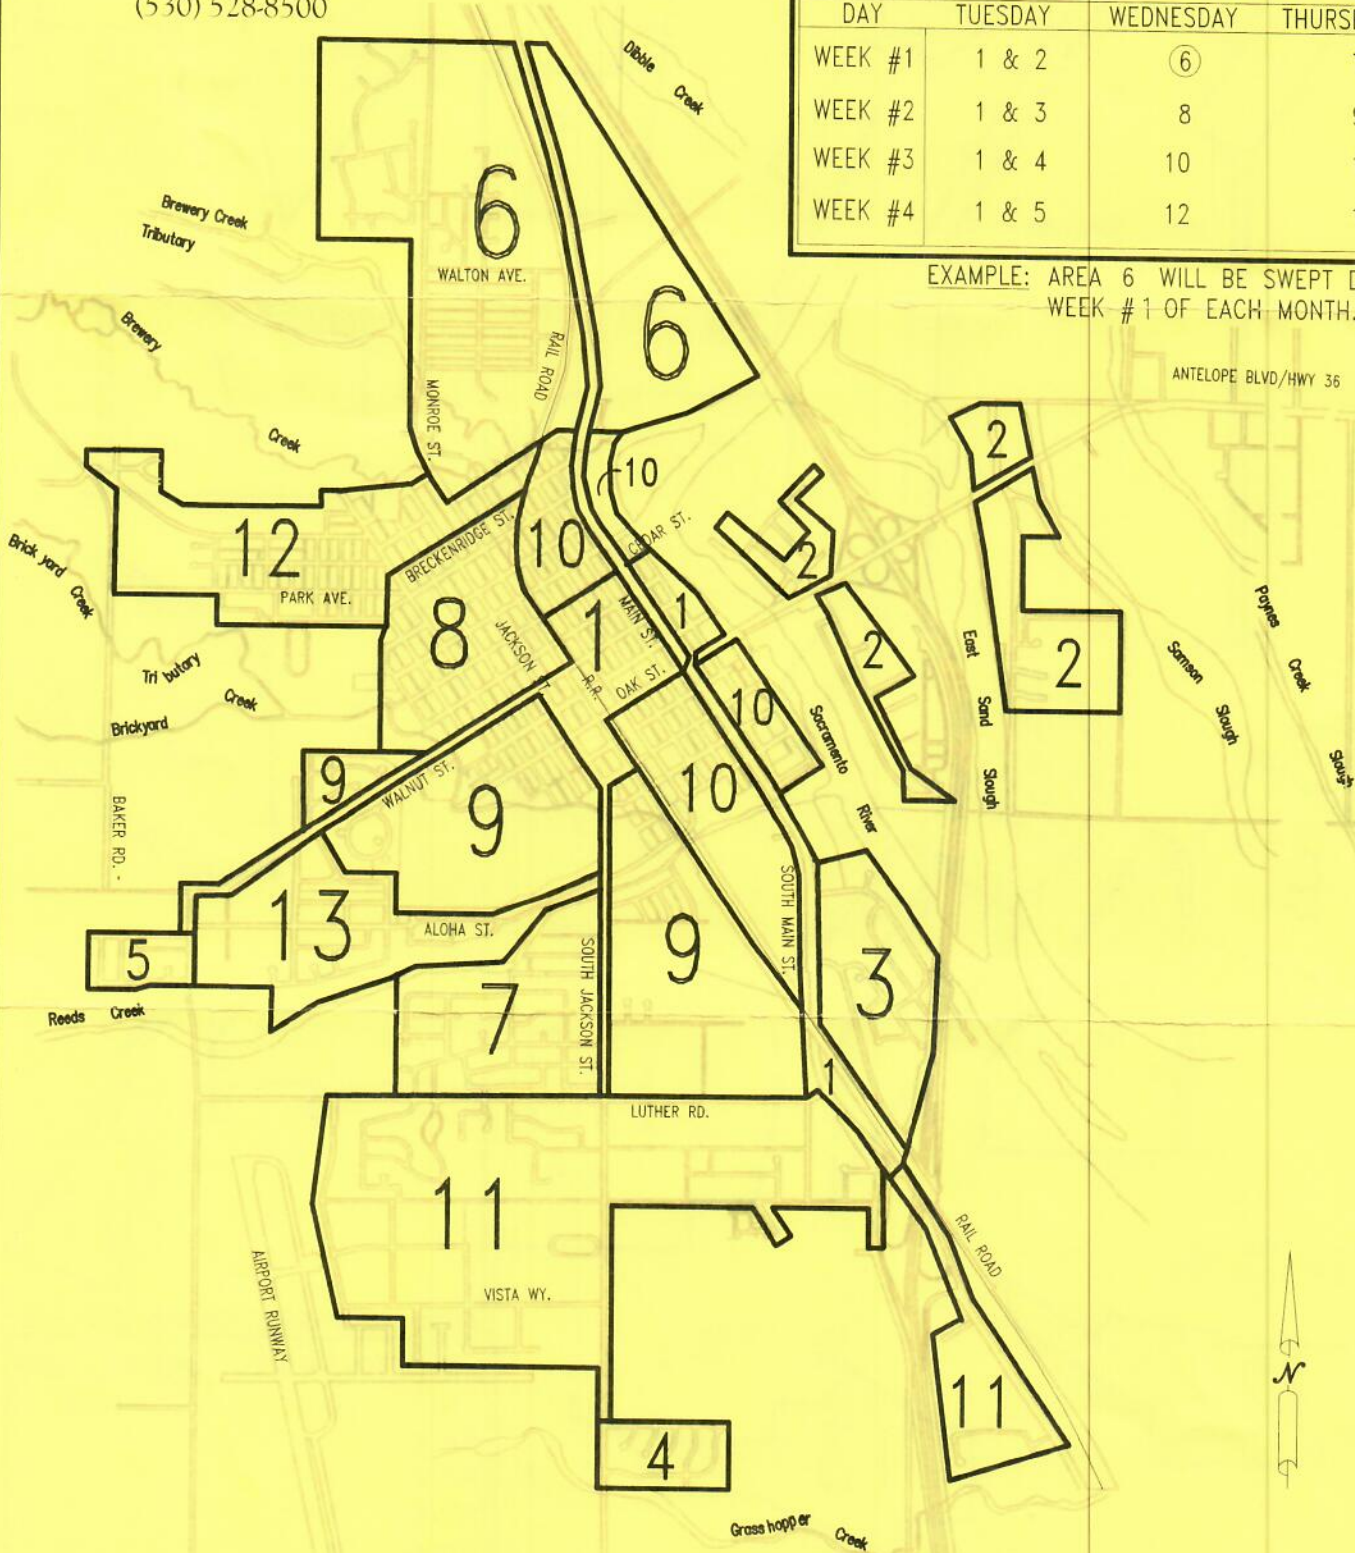

CITY STREET SWEEPING SCHEDULE

"PLEASE MOVE YOUR VEHICLE!"

GREENWASTE OF TEHAMA
A WASTE CONNECTIONS INC. COMPANY
(530) 528-8500

SWEEPING BEGINS THE FIRST FULL WEEK OF THE MONTH

MID OCTOBER 2018 → MID MAY 2019

DAY	TUESDAY	WEDNESDAY	THURSDAY
WEEK #1	1 & 2	⑥	7
WEEK #2	1 & 3	8	9
WEEK #3	1 & 4	10	11
WEEK #4	1 & 5	12	13

EXAMPLE: AREA 6 WILL BE SWEEPED DURING WEEK #1 OF EACH MONTH.

CITY STREET AREA MAPS

SWEEPING BEGINS THE FIRST FULL WEEK OF THE MONTH

MID OCTOBER 2018 -- MID MAY 2019				
DAY	TUESDAY	WEDNESDAY	THURSDAY	
WEEK #1	1 & 2	⑥	7	
WEEK #2	1 & 3	8	9	
WEEK #3	1 & 4	10	11	
WEEK #4	1 & 5	12	13	

EXAMPLE: AREA 6 WILL BE SWEEPED DURING WEEK #1 OF EACH MONTH.